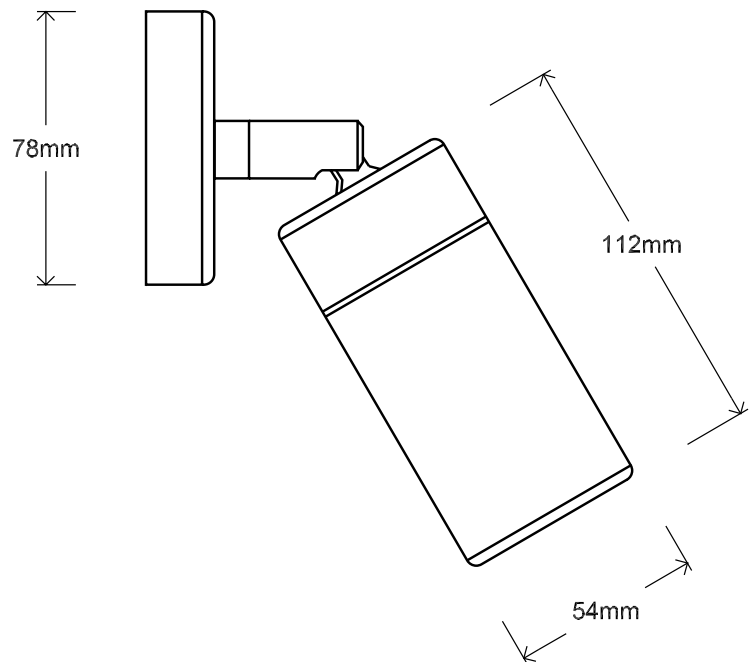

LOL0064

Model No	LOL0064
Application	Accent
Description	Wall mounted LED luminaire
Lamp	LED module
Wattage	7W
Voltage	24V DC

Finish	Polished copper or powder coat black, silver or superchrome
Mounting	Wall mounted
Fasteners	TBA
IP	IP65
Dimensions	54 x 112
mm	W x L
Weight	TBA

Notes

Detailed description

This robust wall mounted luminaire delivers light in a stylish, discrete and controlled manner and can be used for highlighting decorative elements or simple wall washing.

Note: All dimensions and other specifications can change without notice. Please contact Light On Landscape to confirm the availability and current specifications of this luminaire.