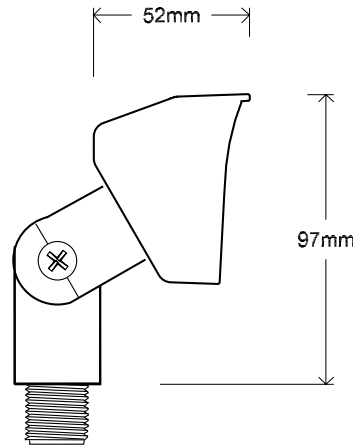

<b>Dimensions</b>			
Type I***	127	x 52 (+)	x 97
mm	W	x D	x H

#### Detailed description

Powerful and compact, this low voltage flood light fixture is constructed of injection-molded, fiber-reinforced composite for strength and high UV stability and is warranted for ten years against corrosion. The hinged shroud opens easily for lamp maintenance and is fitted with a silicone gasket to ensure a superior weather-tight seal under harsh conditions. A clear, tempered, shock and heat resistant soda-lime glass lens safeguards the lamp and optics. A super durable polyester powder-coated finish is applied and available in 13 standard colors. The intelligently engineered fully adjustable knuckle is made from injection-molded, fiber-reinforced composite which effectively isolates the fixture from the harmful corrosive soil.