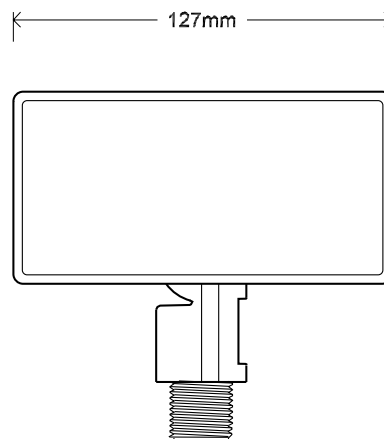

<b>Dimensions</b>			
Type I***	127	x 52 (+)	x 97
mm	W	x D	x H

#### Detailed description

Powerful and compact, this low voltage flood light fixture is constructed of injection-molded, fiber-reinforced composite for strength and high UV stability and is warranted for ten years against corrosion. The hinged shroud opens easily for lamp maintenance and is fitted with a silicone gasket to ensure a superior weather-tight seal under harsh conditions. A clear, tempered, shock and heat resistant soda-lime glass lens safeguards the lamp and optics. A super durable polyester powder-coated finish is applied and available in 13 standard colors. The intelligently engineered fully adjustable knuckle is made from injection-molded, fiber-reinforced composite which effectively isolates the fixture from the harmful corrosive soil.